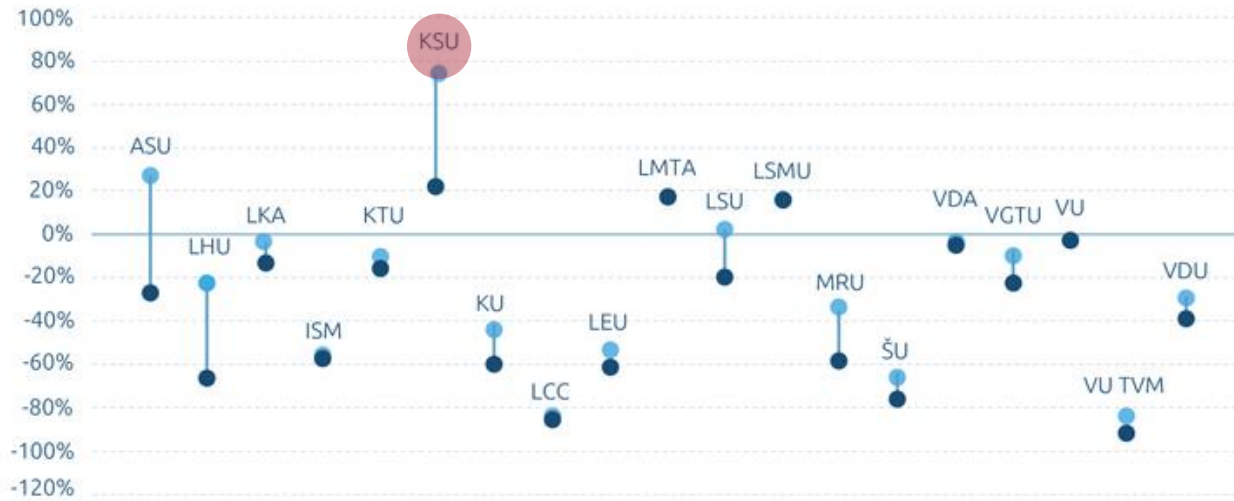

The Great Art of Artillery. The first part
Lat. *Artis Magnae Artilleriae Pars prima*
1650, Amsterdam

HISTORY

Vilnius Academy of Business Law

Kazimieras Simonavičius University

UNIVERSITY PROFILE

KSU – fastest growing university in Lithuania (75% from 2011)

The change of new students 2011 -2015

KSU is one of a three leading universities with it's number of the most quotable international and overall publications per one researcher

Number of publications/number of researchers